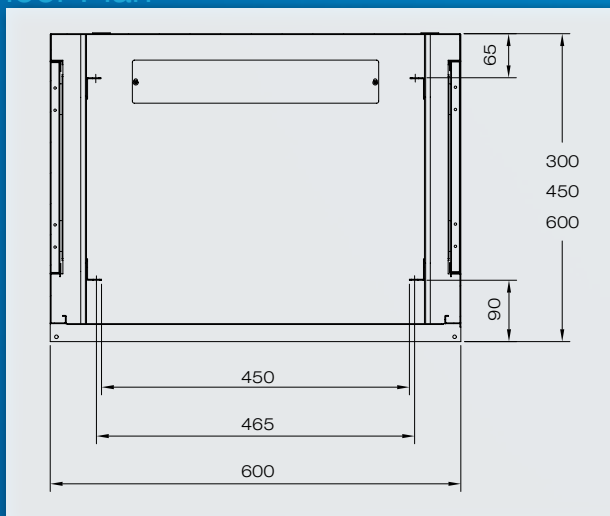

007 Wallmount

The 007 Series of cabinets has been designed as a budget type solution and it can be placed under a desk or on a wall. It is durable with a solid welded construction and a cost effective choice for installers and customers whom require a quick deployment and installation.

Supplied fully assembled with Top, Base, removable side panels, front glass door and pre-installed fans, this cabinet provides an easy alternative for customers whom know exactly what they require. Wallmount is included for fixed wallmounting.

Cable Access is achievable via roof or base by removable gland plates. A wide range of 19" accessories is available to compliment the cabinet.

Suitable: For small applications such as Network Communications, AV and Security equipment.

RU	OVERALL HEIGHT	WIDTH	450 CODE	450 WEIGHT	600 CODE	600 WEIGHT
6	368	600	007WM-0664BL	21		21.4
12	635	600	007WM-1264BL	24.8	007WM-1266BL	29.1
22	1082	600	007WM-2264BL	33.4	007WM-1266BL	42

Door Option

RU	Metal Door	Acrylic Door
6	00SPWM-DOM0606	00SPWM-DOA0606
12	00SPWM-DOM1206	00SPWM-DOA1206
22	00SPWM-DOA2206	00SPWM-DOA2206

Floor Plan

Front Elevation